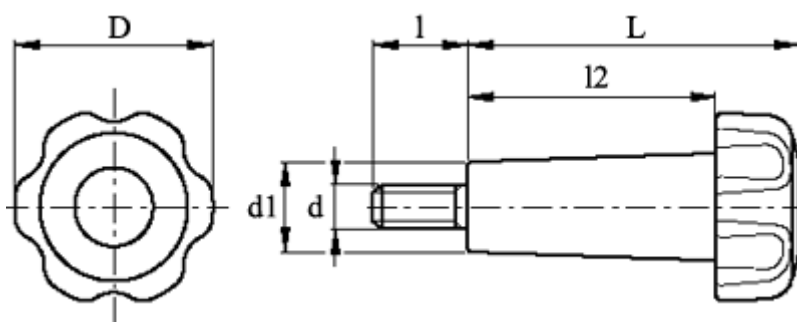

Data Sheet

Article number: 2302182238
Description: E+G Lobe knob
VTL.50/80 p-M10x50

Measures

D	= 50
d1	= 22.5
d 6H	= M10
l	= 50
L	= 82
l2	= 62